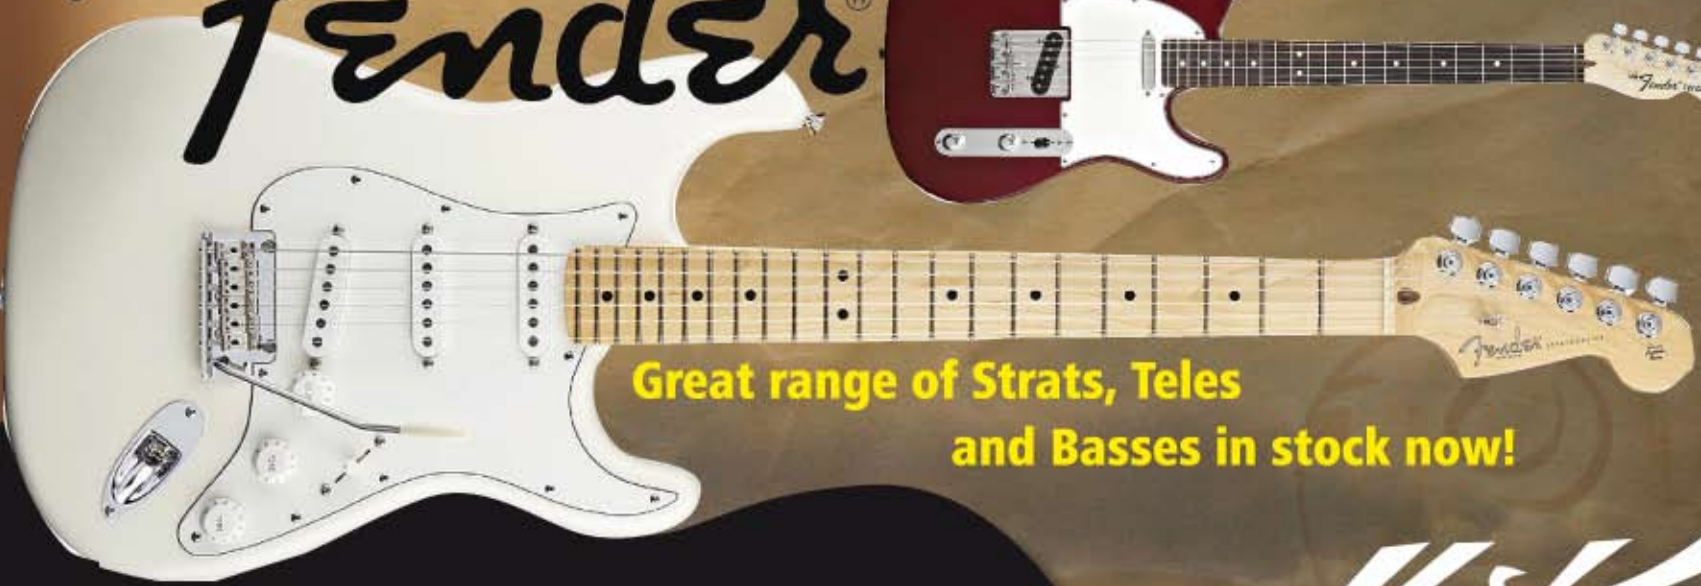

Fender®

**Great range of Strats, Teles
and Basses in stock now!**

Maton

M225
Dreadnought w- solid spruce top and
Old maple back and sides

**ONLY
\$899.00**

EM225C
Acoustic w- pickup and cutaway.

**Special Christmas offer
\$1399 with
FREE hardcase**

EM325C
Acoustic w- pickup and cutaway.

**Special Christmas offer
\$1799 with
FREE hardcase**

**MAIL
ORDERS
WELCOME**

Yamaha PSR E313

Portable keyboard

The PSR-E313 is a touch sensitive instrument that features 482 dynamic, authentic voices, with 361 XGlite voices, 12 drum kits, 106 accompaniment styles and 102 built-in songs. Music database with 100 songs-for instantly setting entire instrument to match a desired music genre. Special two-track Easy Recording feature lets you record and save up to five of your original songs.